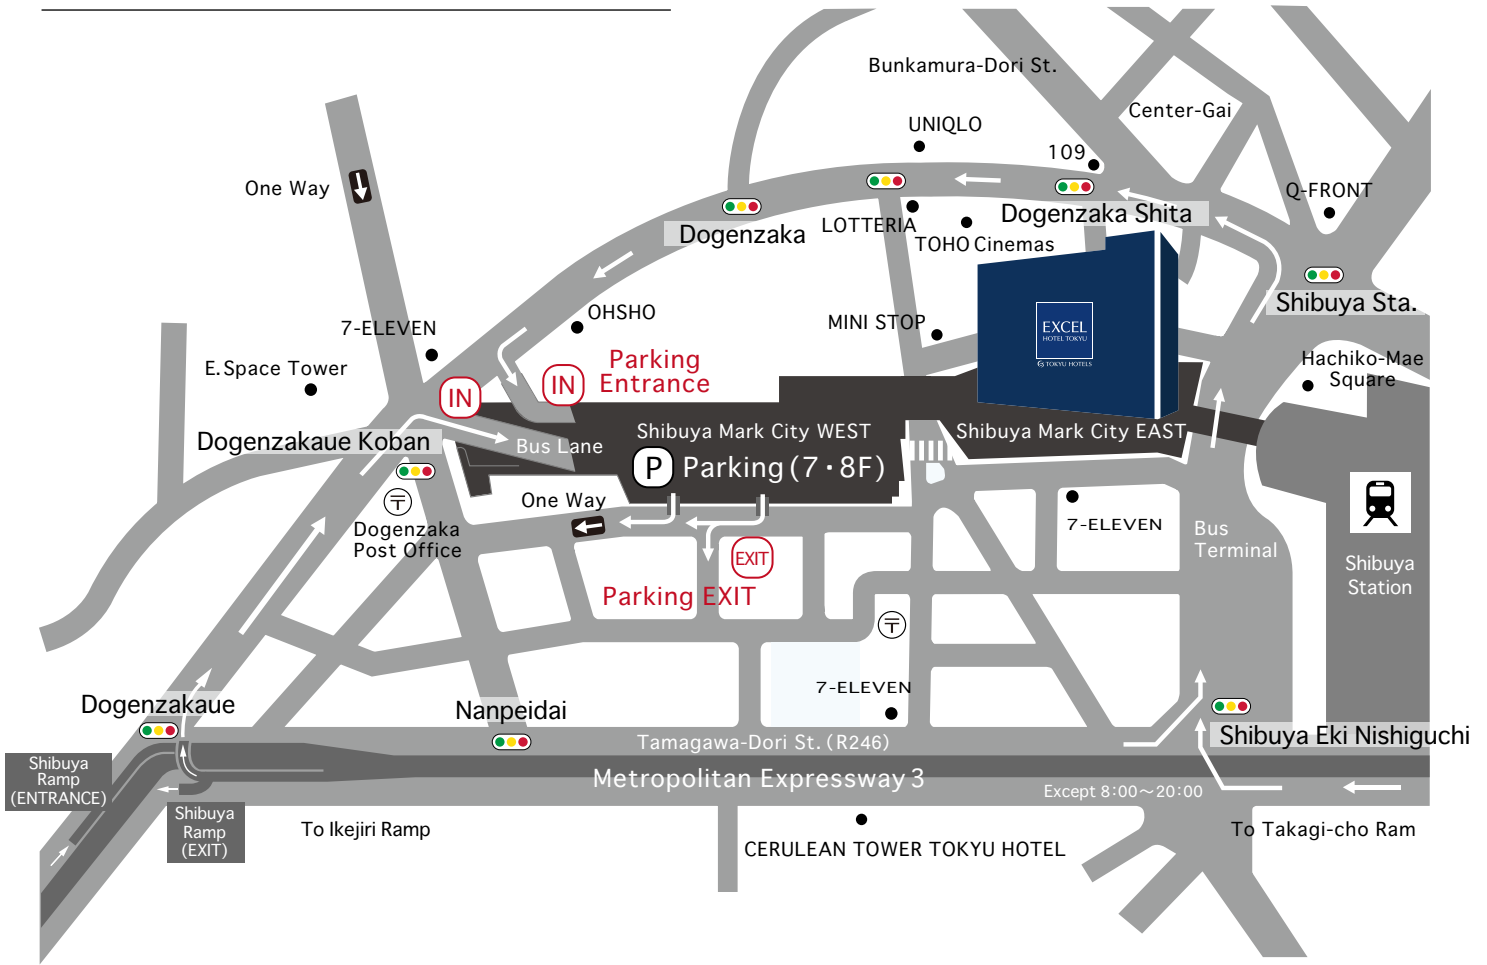

Direction to the Hotel Parking

hotel Parking Entrance/Exit

SHIBUYA EXCEL HOTEL TOKYU

03-5457-0109